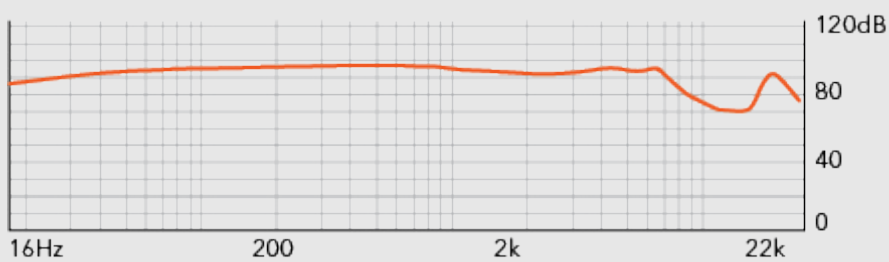

MA750i

Premium in-ear headphone

RIHA
SOUND. ENGINEERED.

Noise isolating, premium, in-ear headphone with remote and microphone

- A** 303F grade stainless steel construction
- B** Contoured over-ear cable supports
- C** 3-button remote and microphone for use with compatible Apple devices
- D** Selection of dual density silicone, double flange silicone and memory foam ear tips
- E** Gold plated, 3.5mm connections
- F** Premium carry case and stainless steel ear tip holder

Sound signature

Precise, balanced and articulate sound reproduction with a great depth of soundstage. The RHA 560 series are capable of reproducing audio with exceptional power and precision.

Packaging

Height: 195mm
Width: 120mm
Depth: 45mm

Model No: MA750i
SKU No: 201040
EAN No: 5060212270542

Specifications

Drivers	Dynamic (model 560.1)
Frequency range	16-22000Hz
Impedance	16 ohm
Sensitivity	100db
Rated/max power	1/5mW
Weight	36g
Cable	1.35m, reinforced, OFC
Connections	3.5mm, gold plated