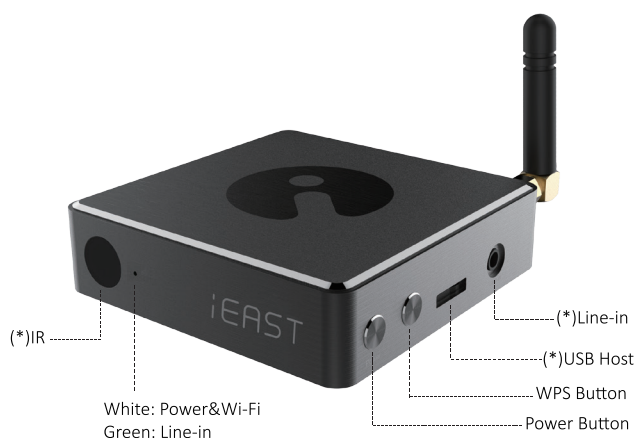

flac
LossLess

Stream your music in high quality

Stream your music anywhere in your room

Stream music from different device

Play from variety of sources

Start music for all rooms like a party

Your favorite music alarm you every morning

Huge music and tunes available

New features and services available by global online update

TECHNICAL SPECIFICATIONS

Hardware Interfaces

Audio input connections
Line input and USB port

Audio output connections
Stereo output: 3.5" standard analog stereo output
Optical output: SPDIF optical audio output

Power supply: 5V-1A, USB power cable DC in
WPS: WPS for quick setup

Networking

Wireless Connectivity:
Supports 802.11 a/b/g/n standards.

Control Application:
iEAST App for iOS and Android devices.
iTunes for Mac and Windows PC.

Streaming Protocol :
DLNA, Airplay, Spotify connect, Qplay

WiFi Index

Standard: 802.11b/g/n
Speed(Max): 150M
Operating Frequency: 2.4G
Antenna: External

Audio Sources

Music Services Supported:
Spotify, Tidal, Qobuz, Tuneln, Napster, iHeartRadio, Ximalaya, QQ Music with more coming soon*

Music Stored On Phone/Tablet:
music stored locally on your iOS device or music files on your Android or Kindle Fire device.

NAS (Network Attached Storage):
Play from your home network: DLNA compliant.

Audio Parameters

Audio Decoding: 24bit, 192KHz
Audio SNR: 84dB
Dynamic Range: 98dB THD+N:-85dB
synchronized Audio: Yes

Operating Temperature:-5 C ~ 40 C

File Format: MP3/AAC/AAC+/ALAC/FLAC/APE/WAV

Dimensions(LxWxH)

100x79x21mm(including the antenna)
Weight: 460g

Product Finish

Black aluminum casing with wiredrawing craft

Package Contents

- iEAST Stream Pro
- IR remote controller x1
- USB power cablex1
- power adaptorx1
- male Aux input line x1
- male 2XRCA cable x1
- Quick Start Guide x1