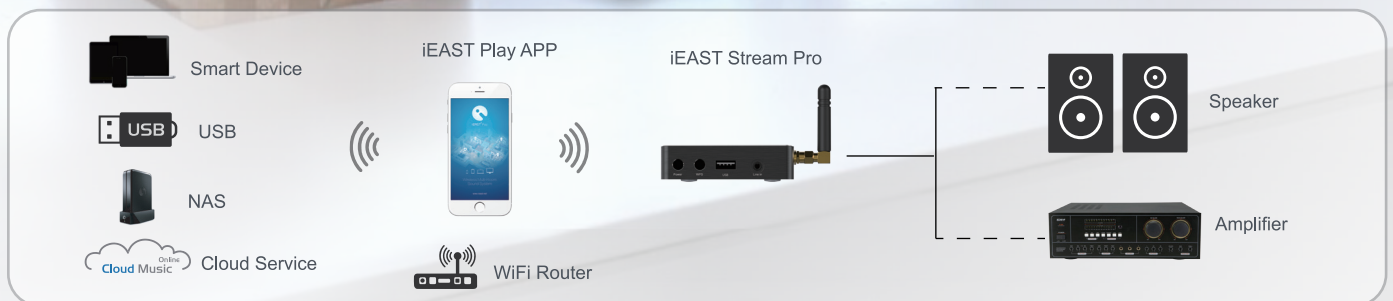

# iEAST Stream Pro

Wireless Multi-Room Sound Streamer  
Model:M30

iEAST

www.ieast.net

This sound streamer can turn any pair of speakers to a wireless HiFi multiroom audio system, play your favorite music from a range of streaming services as well as your smartphone, tablet, flash drivers and NAS...

### Hardware Interfaces

**Audio input connections**  
Line input and USB port

**Audio output connections**  
**Stereo output:** 3.5" standard analog stereo output  
**Optical output:** SPDIF optical audio output

**Power supply:** 5V-1A, USB power cable DC in  
**WPS:** WPS for quick setup

### Package Contents

- iEAST Stream Pro
- IR remote controller x1
- USB power cablex1
- power adaptorx1
- male Aux input line x1
- male 2XRCA cable x1
- Quick Start Guide x1