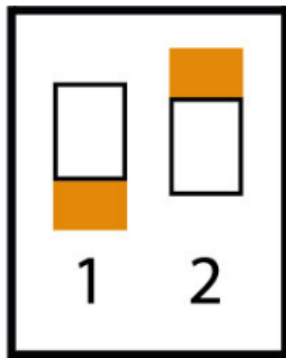

# Aria MC dip switch settings for all Rega MC cartridges

Please Note: All new units are factory set as below

Left  
MC  
Loading

Right  
MC  
Loading

Left  
MC  
Gain

ge models.

and no adjustments are required.

e  
n

Right  
MC  
Gain