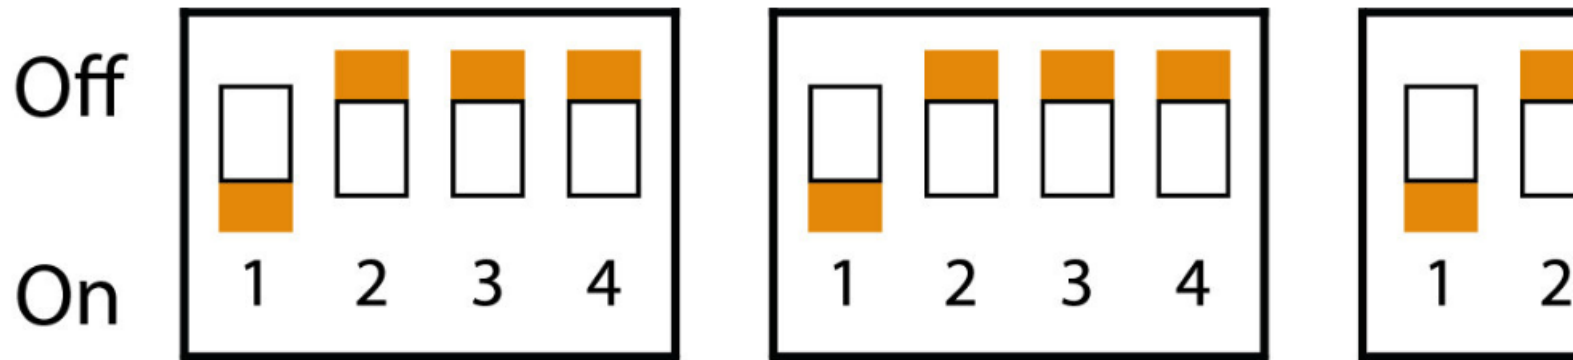

# Aria MC dip switch settings for all Rega MC cartridges

Please Note: All new units are factory set as below

Left  
MC  
Loading

Right  
MC  
Loading

Left  
MC  
Gain

ge models.

and no adjustments are required.

e  
n

Right  
MC  
Gain