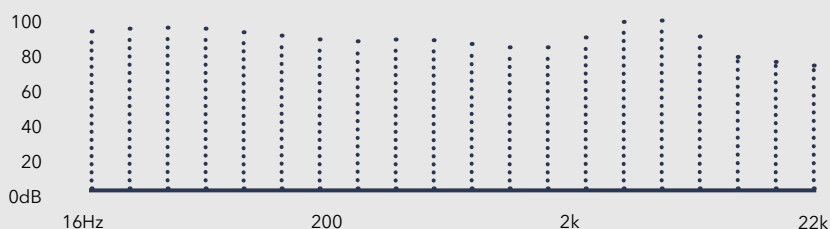

MA650

Powerful, aluminium in-ear headphone

RIHA

Powerful, aluminium in-ear headphone offering clear, full range sound reproduction

- Custom dynamic driver (model 380.1), engineered to deliver an accurate, clear listening experience
- Aerophonic™ housings, designed to channel sound to the listener without obstruction or distortion
- Noise isolating, lightweight design for comfortable listening and accurate audio reproduction
- High grade 6063 aluminium construction for durability and effective sound delivery
- Includes a variety of silicone and Comply™ Foam ear tips, clothing clip and mesh carry pouch
- 3-button remote and microphone for Android™ devices

Sound signature

A custom-engineered 380.1 dynamic driver delivers powerful, high-resolution audio with refined clarity and an improved bass response across a wide soundstage.

Frequency Range	16Hz - 40kHz
Impedance	16 ohms
Sensitivity	102dB
Rated/max power	1/5mW
Cable	1.35m, dual material
Weight	15g

Packaging

Height: 185mm
Width: 150mm
Depth: 40mm

Model No: MA650
SKU No: 201033
EAN No: 5060212271556